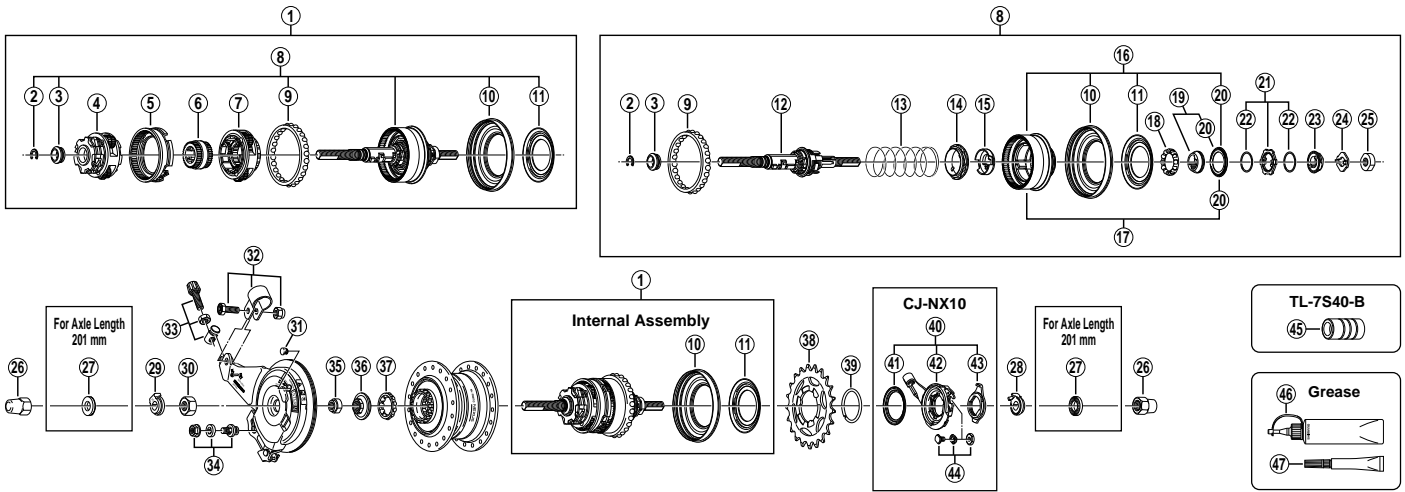

NEXUS 7-SPEED HUB w/Hi-Power Roller Brake

SG-7R46 Inter-7 Hub

BR-IM41-R Inter-M Brake

ITEM NO.	SHIMANO CODE NO.	DESCRIPTION
1	Y-35D 98070	Internal Assembly (Axle Length 182 mm)
	Y-35D 98080	Internal Assembly (Axle Length 201 mm)
2	Y-308 07000	Stop Ring for Carrier Guide 2
3	Y-33E 03000	Carrier Guide 2
4	Y-33E 98070	Carrier Unit 2
5	Y-308 98040	Ring Gear Unit 2
6	Y-33F 98060	Sun Gear Unit 2 & 3
7	Y-330 98060	Carrier Unit 1
	Y-35D 98090	Carrier guide 2 / Axle & Driver Unit (Axle Length 182 mm)
8	Y-35D 98100	Carrier guide 2 / Axle & Driver Unit (Axle Length 201 mm)
9	Y-330 91800	Ball Retainer M (3/16" x 26)
10	Y-35C 07000	Right Hand Dust Cap B
11	Y-33Z 26000	Right Hand Dust Cap C
	Y-34L 98050	Axle Unit (Axle Length 182 mm)
12	Y-34L 98060	Axle Unit (Axle Length 201 mm)
13	Y-330 24000	Return Spring A
14	Y-33Z 10000	Gear Shifting Cam
15	Y-33Z 11000	Feed Cam
16	Y-35D 98110	Driver Unit w/Right Hand Dust Cap B, C & Right Hand Cone Seal
17	Y-35D 98120	Driver Unit w/Right Hand Cone Seal
18	Y-330 91600	Ball Retainer F (3/16" x 12)
19	Y-35K 98100	Right Hand Cone w/Seal
20	Y-35K 07000	Right Hand Cone Seal
21	Y-33F 98040	Driver Plate w/Seal
22	Y-330 12000	Driver Plate Seal
23	Y-33E 98120	Lock Washer
24	Y-33Z 08000	Stop Washer
25	Y-308 03020	Right Hand Lock Nut (6 mm)
26	Y-314 14010	Cap Nut (3/8")
27	Y-220 06040	Washer (3.2 mm) for Axle Length 201 mm
	Y-33Z 20500	Non-turn Washer 5R (Yellow)
28	Y-33M 39600	Non-turn Washer 6R (Silver)
	Y-33M 39700	Non-turn Washer 7R (Black)
	Y-33M 39510	Non-turn Washer 5L (Brown)
	Y-33M 39610	Non-turn Washer 6L (White)
	Y-33M 39710	Non-turn Washer 7L (Gray)
30	Y-75V 13000	Brake Unit Fixing Nut (8.2 mm)
31	Y-75V 16010	Grease Hole Cap
	Y-33F 98090	Brake Arm Clip Unit (5/8")
32	Y-33F 98100	Brake Arm Clip Unit (3/4")
33	Y-75P 98030	Brake Cable Adjusting Bolt Unit
34	Y-75M 98070	Inner Cable Fixing Bolt Unit
35	Y-31Z 06020	Lock Nut for Left Hand Cone
36	Y-308 98070	Left Hand Cone w/Dust Cap
37	Y-308 98080	Ball Retainer I (3/16" x 11)
	Y-322 03220	Sprocket Wheel 16T (Silver)
	Y-322 03420	Sprocket Wheel 18T (Silver)
38	Y-322 03520	Sprocket Wheel 19T (Silver)
	Y-322 03620	Sprocket Wheel 20T (Silver)
	Y-330 60000	Sprocket Wheel 21T (Silver)
	Y-330 60100	Sprocket Wheel 22T (Silver)
39	Y-321 20010	Snap Ring C
40	Y-74Y 98050	CJ-NX10 Cassette Joint Unit
41	Y-74Y 18000	Driver Cap
42	Y-74Y 93100	CJ-NX10 Cassette Joint
43	Y-33Z 98020	Cassette Joint Fixing Ring
44	Y-74Y 98060	Inner Cable Fixing Bolt Unit for CJ-NX10
45	Y-308 89000	TL-7S40-B Right Hand Cone Tool
	Y-041 20800	Internal Hub Grease (Net. 100g)
46	Y-041 20400	Roller Brake Grease (Net. 100g)
47	Y-041 40020	Roller Brake Grease (Net. 10g)
*	Y-35D 08000	Right Hand Hub Cup